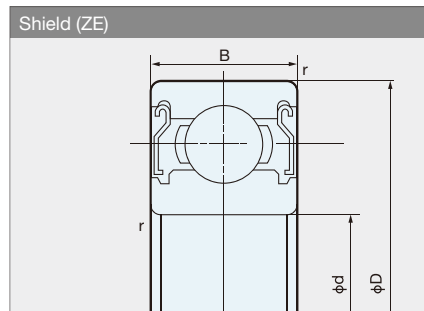

Dimensions / Specifications

| Bearing No. | | | Boundary dimensions (mm) | | | | Basic dynamic load rating Cr(N) | Basic static load rating Cor(N) | Limiting speed(min ⁻¹) | |
|----------------------|--------------------------|---------|--------------------------|-----|----|---------|---------------------------------|---------------------------------|------------------------------------|-----------|
| Contact rubber seals | Non-contact rubber seals | Shields | d | D | B | r (min) | | | Grease lubrication | |
| | | | | | | | | | 2NSE9 | 2NKE9,ZZE |
| 6000-2NSE9 | 6000-2NKE9 | 6000ZZE | 10 | 26 | 8 | 0.3 | 4,550 | 1,970 | 22,000 | 30,000 |
| 6200-2NSE9 | 6200-2NKE9 | 6200ZZE | | 30 | 9 | 0.6 | 5,100 | 2,390 | 18,000 | 25,000 |
| 6300-2NSE9 | 6300-2NKE9 | 6300ZZE | | 35 | 11 | 0.6 | 8,100 | 3,450 | 17,000 | 23,000 |
| 6001-2NSE9 | 6001-2NKE9 | 6001ZZE | 12 | 28 | 8 | 0.3 | 5,100 | 2,390 | 18,000 | 28,000 |
| 6201-2NSE9 | 6201-2NKE9 | 6201ZZE | | 32 | 10 | 0.6 | 6,800 | 3,050 | 17,000 | 22,000 |
| 6301-2NSE9 | 6301-2NKE9 | 6301ZZE | | 37 | 12 | 1.0 | 9,750 | 4,250 | 16,000 | 20,000 |
| 6002-2NSE9 | 6002-2NKE9 | 6002ZZE | 15 | 32 | 9 | 0.3 | 5,600 | 2,840 | 15,000 | 24,000 |
| 6202-2NSE9 | 6202-2NKE9 | 6202ZZE | | 35 | 11 | 0.6 | 7,650 | 3,700 | 15,000 | 20,000 |
| 6302-2NSE9 | 6302-2NKE9 | 6302ZZE | | 42 | 13 | 1.0 | 11,400 | 5,400 | 13,000 | 17,000 |
| 6003-2NSE9 | 6003-2NKE9 | 6003ZZE | 17 | 35 | 10 | 0.3 | 6,000 | 3,250 | 14,000 | 22,000 |
| 6203-2NSE9 | 6203-2NKE9 | 6203ZZE | | 40 | 12 | 0.6 | 9,550 | 4,800 | 12,000 | 18,000 |
| 6303-2NSE9 | 6303-2NKE9 | 6303ZZE | | 47 | 14 | 1.0 | 13,600 | 6,550 | 11,000 | 16,000 |
| 6004-2NSE9 | 6004-2NKE9 | 6004ZZE | 20 | 42 | 12 | 0.6 | 9,400 | 5,000 | 11,000 | 18,000 |
| 6204-2NSE9 | 6204-2NKE9 | 6204ZZE | | 47 | 14 | 1.0 | 12,800 | 6,600 | 11,000 | 16,000 |
| 6304-2NSE9 | 6304-2NKE9 | 6304ZZE | | 52 | 15 | 1.1 | 15,900 | 7,900 | 10,000 | 14,000 |
| 6005-2NSE9 | 6005-2NKE9 | 6005ZZE | 25 | 47 | 12 | 0.6 | 10,100 | 5,850 | 9,500 | 15,000 |
| 6205-2NSE9 | 6205-2NKE9 | 6205ZZE | | 52 | 15 | 1.0 | 14,000 | 7,900 | 9,000 | 13,000 |
| 6305-2NSE9 | 6305-2NKE9 | 6305ZZE | | 62 | 17 | 1.1 | 23,600 | 12,100 | 8,100 | 12,000 |
| 6006-2NSE9 | 6006-2NKE9 | 6006ZZE | 30 | 55 | 13 | 1.0 | 13,200 | 8,300 | 8,000 | 13,000 |
| 6206-2NSE9 | 6206-2NKE9 | 6206ZZE | | 62 | 16 | 1.0 | 19,500 | 11,300 | 7,500 | 11,000 |
| 6306-2NSE9 | 6306-2NKE9 | 6306ZZE | | 72 | 19 | 1.1 | 26,700 | 15,000 | 6,700 | 10,000 |
| 6007-2NSE9 | 6007-2NKE9 | 6007ZZE | 35 | 62 | 14 | 1.0 | 16,000 | 10,300 | 6,800 | 12,000 |
| 6207-2NSE9 | 6207-2NKE9 | 6207ZZE | | 72 | 17 | 1.1 | 25,700 | 15,300 | 6,300 | 9,800 |
| 6307-2NSE9 | 6307-2NKE9 | 6307ZZE | | 80 | 21 | 1.5 | 33,500 | 19,200 | 6,000 | 8,800 |
| 6008-2NSE9 | 6008-2NKE9 | 6008ZZE | 40 | 68 | 15 | 1.0 | 16,800 | 11,500 | 6,100 | 10,000 |
| 6208-2NSE9 | 6208-2NKE9 | 6208ZZE | | 80 | 18 | 1.1 | 29,100 | 17,900 | 5,600 | 8,700 |
| 6308-2NSE9 | 6308-2NKE9 | 6308ZZE | | 90 | 23 | 1.5 | 40,500 | 24,100 | 5,300 | 7,800 |
| 6009-2NSE9 | 6009-2NKE9 | 6009ZZE | 45 | 75 | 16 | 1.0 | 20,900 | 15,200 | 5,400 | 9,200 |
| 6209-2NSE9 | 6209-2NKE9 | 6209ZZE | | 85 | 19 | 1.1 | 32,500 | 20,500 | 5,300 | 7,800 |
| 6309-2NSE9 | 6309-2NKE9 | 6309ZZE | | 100 | 25 | 1.5 | 53,000 | 32,000 | 4,800 | 7,000 |
| 6010-2NSE9 | 6010-2NKE9 | 6010ZZE | 50 | 80 | 16 | 1.0 | 21,800 | 16,600 | 5,000 | 8,500 |
| 6210-2NSE9 | 6210-2NKE9 | 6210ZZE | | 90 | 20 | 1.1 | 35,000 | 23,200 | 4,800 | 7,100 |
| 6310-2NSE9 | 6310-2NKE9 | 6310ZZE | | 110 | 27 | 2.0 | 62,000 | 38,000 | 4,300 | 6,400 |