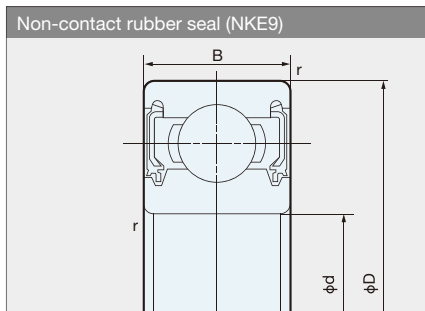

Dimensions / Specifications

| Bearing No. | | | Boundary dimensions (mm) | | | | Basic dynamic load rating Cr(N) | Basic static load rating Cor(N) | Limiting speed(min ⁻¹) | |
|----------------------|--------------------------|---------|--------------------------|-----|----|---------|---------------------------------|---------------------------------|------------------------------------|-----------|
| Contact rubber seals | Non-contact rubber seals | Shields | d | D | B | r (min) | | | Grease lubrication | |
| | | | | | | | | | 2NSE9 | 2NKE9,ZZE |
| 6000-2NSE9 | 6000-2NKE9 | 6000ZZE | 10 | 26 | 8 | 0.3 | 4,550 | 1,970 | 22,000 | 30,000 |
| 6200-2NSE9 | 6200-2NKE9 | 6200ZZE | | 30 | 9 | 0.6 | 5,100 | 2,390 | 18,000 | 25,000 |
| 6300-2NSE9 | 6300-2NKE9 | 6300ZZE | | 35 | 11 | 0.6 | 8,100 | 3,450 | 17,000 | 23,000 |
| 6001-2NSE9 | 6001-2NKE9 | 6001ZZE | 12 | 28 | 8 | 0.3 | 5,100 | 2,390 | 18,000 | 28,000 |
| 6201-2NSE9 | 6201-2NKE9 | 6201ZZE | | 32 | 10 | 0.6 | 6,800 | 3,050 | 17,000 | 22,000 |
| 6301-2NSE9 | 6301-2NKE9 | 6301ZZE | | 37 | 12 | 1.0 | 9,750 | 4,250 | 16,000 | 20,000 |
| 6002-2NSE9 | 6002-2NKE9 | 6002ZZE | 15 | 32 | 9 | 0.3 | 5,600 | 2,840 | 15,000 | 24,000 |
| 6202-2NSE9 | 6202-2NKE9 | 6202ZZE | | 35 | 11 | 0.6 | 7,650 | 3,700 | 15,000 | 20,000 |
| 6302-2NSE9 | 6302-2NKE9 | 6302ZZE | | 42 | 13 | 1.0 | 11,400 | 5,400 | 13,000 | 17,000 |
| 6003-2NSE9 | 6003-2NKE9 | 6003ZZE | 17 | 35 | 10 | 0.3 | 6,000 | 3,250 | 14,000 | 22,000 |
| 6203-2NSE9 | 6203-2NKE9 | 6203ZZE | | 40 | 12 | 0.6 | 9,550 | 4,800 | 12,000 | 18,000 |
| 6303-2NSE9 | 6303-2NKE9 | 6303ZZE | | 47 | 14 | 1.0 | 13,600 | 6,550 | 11,000 | 16,000 |
| 6004-2NSE9 | 6004-2NKE9 | 6004ZZE | 20 | 42 | 12 | 0.6 | 9,400 | 5,000 | 11,000 | 18,000 |
| 6204-2NSE9 | 6204-2NKE9 | 6204ZZE | | 47 | 14 | 1.0 | 12,800 | 6,600 | 11,000 | 16,000 |
| 6304-2NSE9 | 6304-2NKE9 | 6304ZZE | | 52 | 15 | 1.1 | 15,900 | 7,900 | 10,000 | 14,000 |
| 6005-2NSE9 | 6005-2NKE9 | 6005ZZE | 25 | 47 | 12 | 0.6 | 10,100 | 5,850 | 9,500 | 15,000 |
| 6205-2NSE9 | 6205-2NKE9 | 6205ZZE | | 52 | 15 | 1.0 | 14,000 | 7,900 | 9,000 | 13,000 |
| 6305-2NSE9 | 6305-2NKE9 | 6305ZZE | | 62 | 17 | 1.1 | 23,600 | 12,100 | 8,100 | 12,000 |
| 6006-2NSE9 | 6006-2NKE9 | 6006ZZE | 30 | 55 | 13 | 1.0 | 13,200 | 8,300 | 8,000 | 13,000 |
| 6206-2NSE9 | 6206-2NKE9 | 6206ZZE | | 62 | 16 | 1.0 | 19,500 | 11,300 | 7,500 | 11,000 |
| 6306-2NSE9 | 6306-2NKE9 | 6306ZZE | | 72 | 19 | 1.1 | 26,700 | 15,000 | 6,700 | 10,000 |
| 6007-2NSE9 | 6007-2NKE9 | 6007ZZE | 35 | 62 | 14 | 1.0 | 16,000 | 10,300 | 6,800 | 12,000 |
| 6207-2NSE9 | 6207-2NKE9 | 6207ZZE | | 72 | 17 | 1.1 | 25,700 | 15,300 | 6,300 | 9,800 |
| 6307-2NSE9 | 6307-2NKE9 | 6307ZZE | | 80 | 21 | 1.5 | 33,500 | 19,200 | 6,000 | 8,800 |
| 6008-2NSE9 | 6008-2NKE9 | 6008ZZE | 40 | 68 | 15 | 1.0 | 16,800 | 11,500 | 6,100 | 10,000 |
| 6208-2NSE9 | 6208-2NKE9 | 6208ZZE | | 80 | 18 | 1.1 | 29,100 | 17,900 | 5,600 | 8,700 |
| 6308-2NSE9 | 6308-2NKE9 | 6308ZZE | | 90 | 23 | 1.5 | 40,500 | 24,100 | 5,300 | 7,800 |
| 6009-2NSE9 | 6009-2NKE9 | 6009ZZE | 45 | 75 | 16 | 1.0 | 20,900 | 15,200 | 5,400 | 9,200 |
| 6209-2NSE9 | 6209-2NKE9 | 6209ZZE | | 85 | 19 | 1.1 | 32,500 | 20,500 | 5,300 | 7,800 |
| 6309-2NSE9 | 6309-2NKE9 | 6309ZZE | | 100 | 25 | 1.5 | 53,000 | 32,000 | 4,800 | 7,000 |
| 6010-2NSE9 | 6010-2NKE9 | 6010ZZE | 50 | 80 | 16 | 1.0 | 21,800 | 16,600 | 5,000 | 8,500 |
| 6210-2NSE9 | 6210-2NKE9 | 6210ZZE | | 90 | 20 | 1.1 | 35,000 | 23,200 | 4,800 | 7,100 |
| 6310-2NSE9 | 6310-2NKE9 | 6310ZZE | | 110 | 27 | 2.0 | 62,000 | 38,000 | 4,300 | 6,400 |